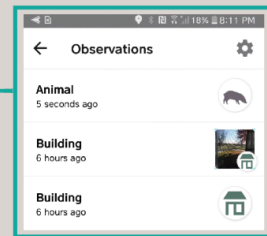

Mapeo Main Screen Components

GPS not connected warning (green is connected)

If warning appears turn on location services (found in the pull down menu bar)

Synchronization

Toggle between Camera for photo Observation and main Map

View all recorded Observations

Create a new Observation

Center map on current GPS Location