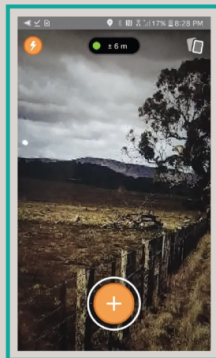

Mapeo Main Screen Components

GPS not connected warning (green is connected)

If warning appears turn on location services (found in the pull down menu bar)

Synchronization

Toggle between Camera for photo Observation and main Map

View all recorded Observations

Create a new Observation

Center map on current GPS Location