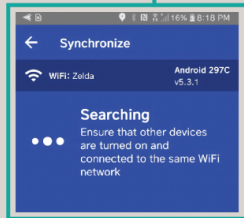

Mapeo Main Screen Components

GPS not connected warning (green is connected)

If warning appears turn on location services (found in the pull down menu bar)

Synchronization

Toggle between Camera for photo Observation and main Map