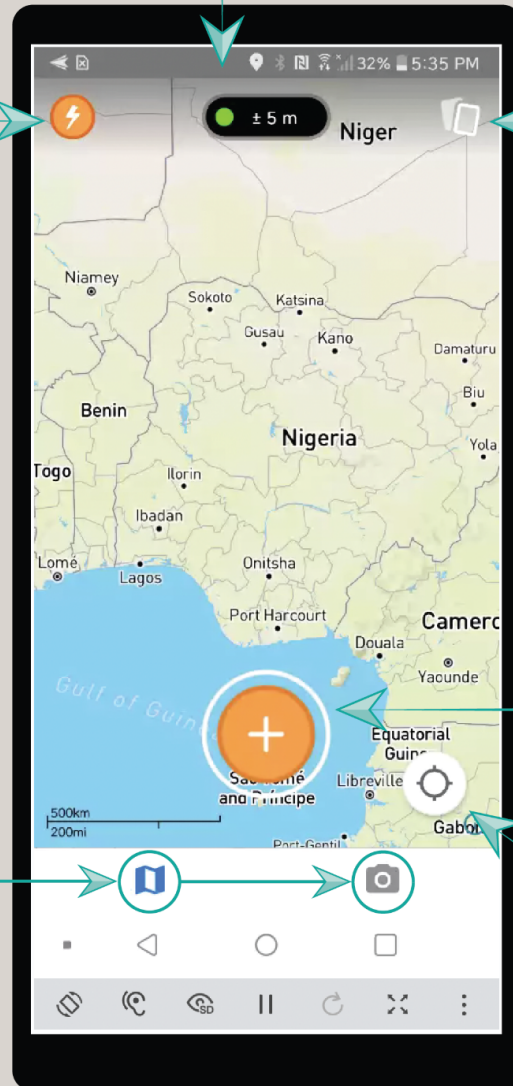

Mapeo Main Screen Components

GPS not connected warning (green is connected)

If warning appears turn on location services (found in the pull down menu bar)

Synchronization

Toggle between Camera for photo Observation and main Map

View all recorded Observations

Create a new Observation

Center map on current GPS Location